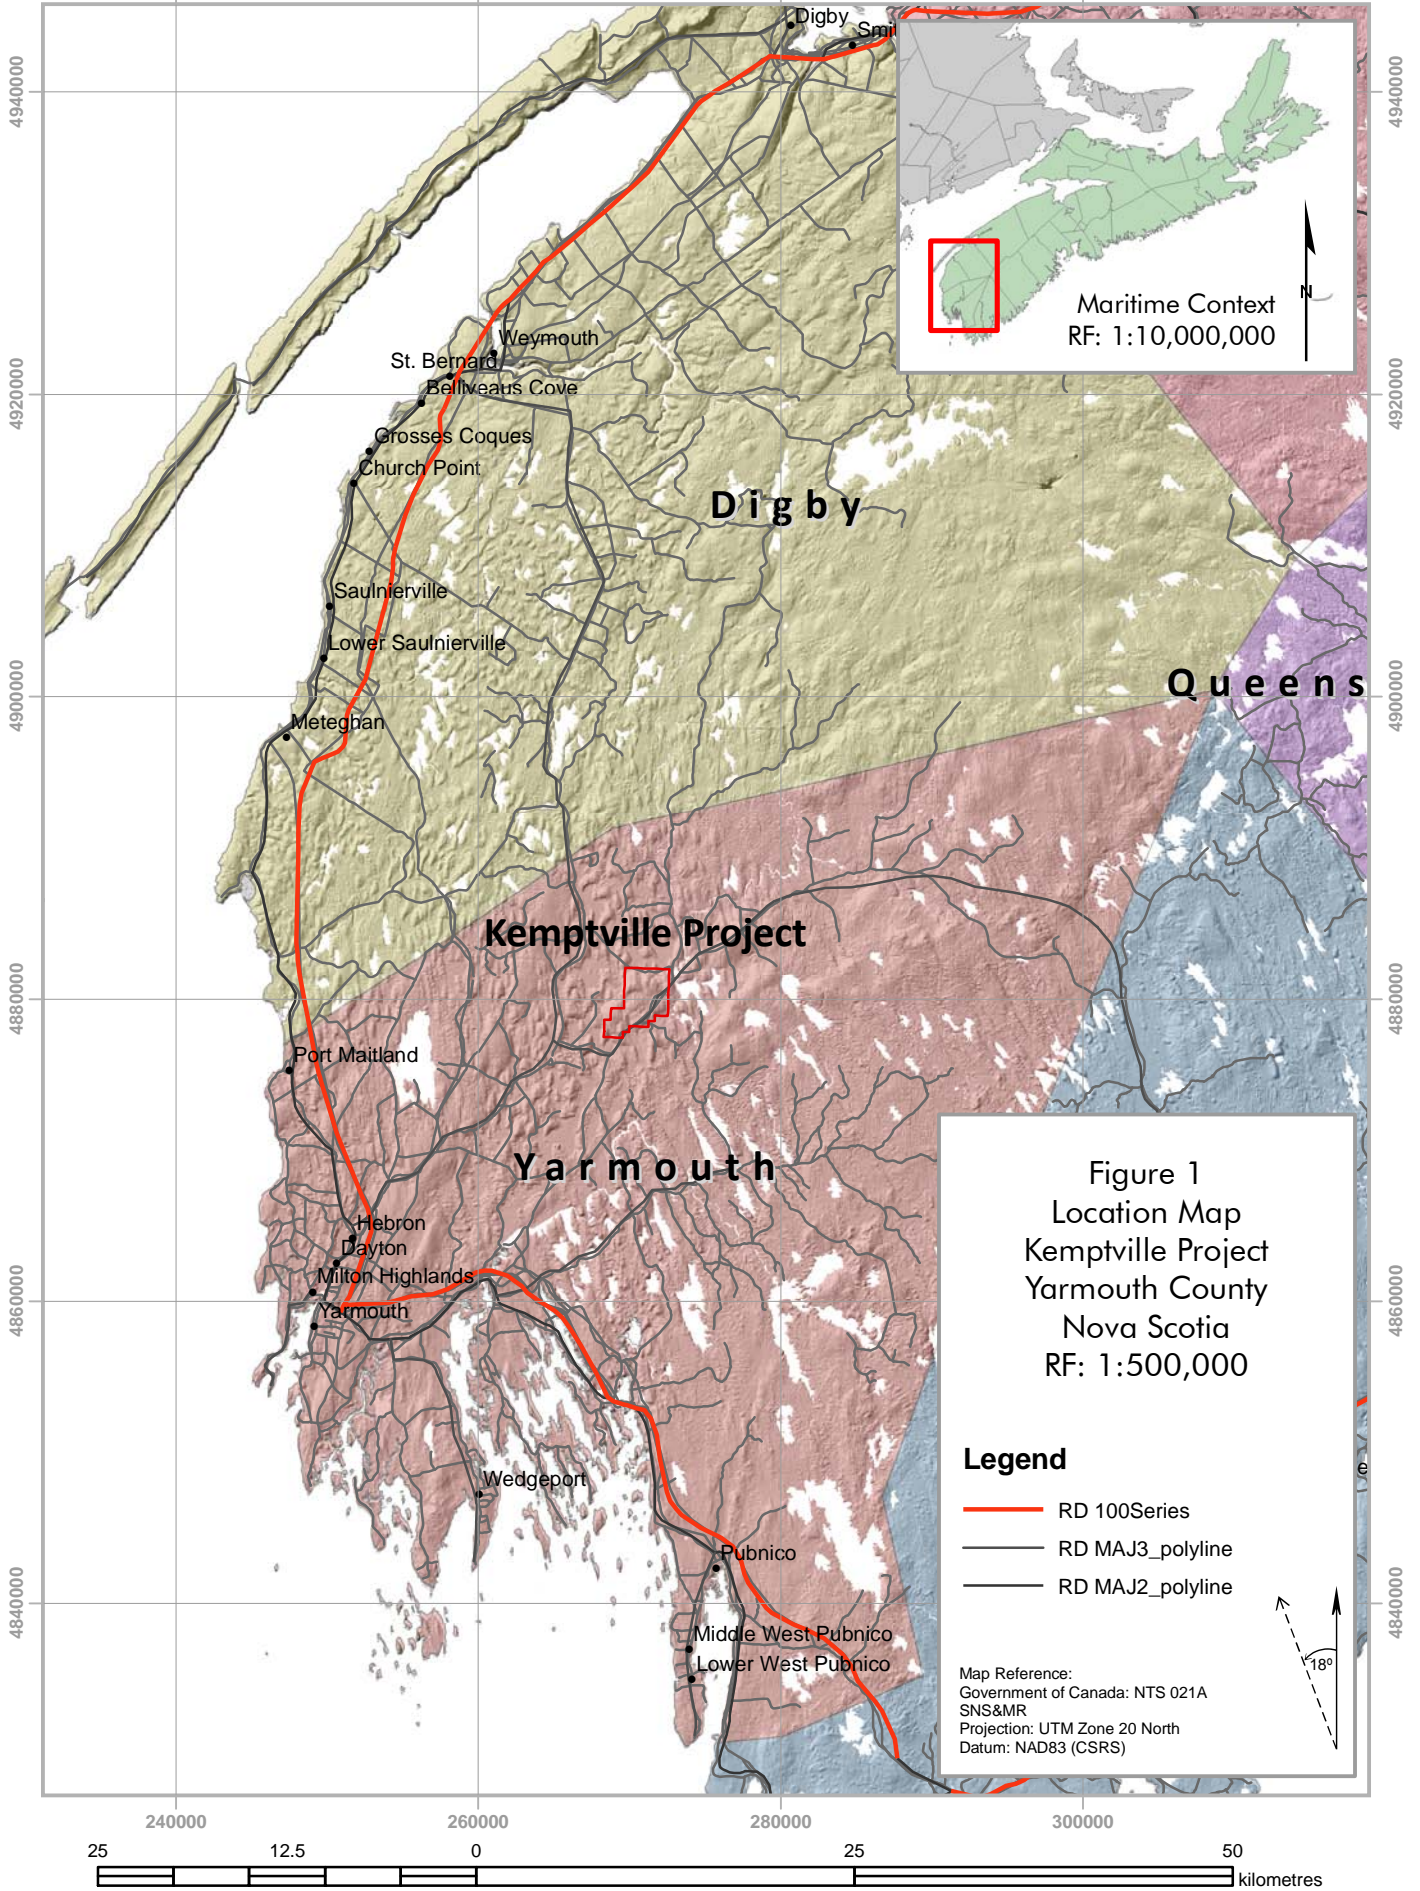

Kemptville
Yarmouth County, Nova Scotia

240000 260000 280000 300000

Figure 1
Location Map
Kemptville Project
Yarmouth County
Nova Scotia
RF: 1:500,000

Legend

- RD 100Series
- RD MAJ3_polyline
- RD MAJ2_polyline

Map Reference:
Government of Canada: NTS 021A
SNS&MR
Projection: UTM Zone 20 North
Datum: NAD83 (CSRS)

25 12.5 0 25 50 kilometres