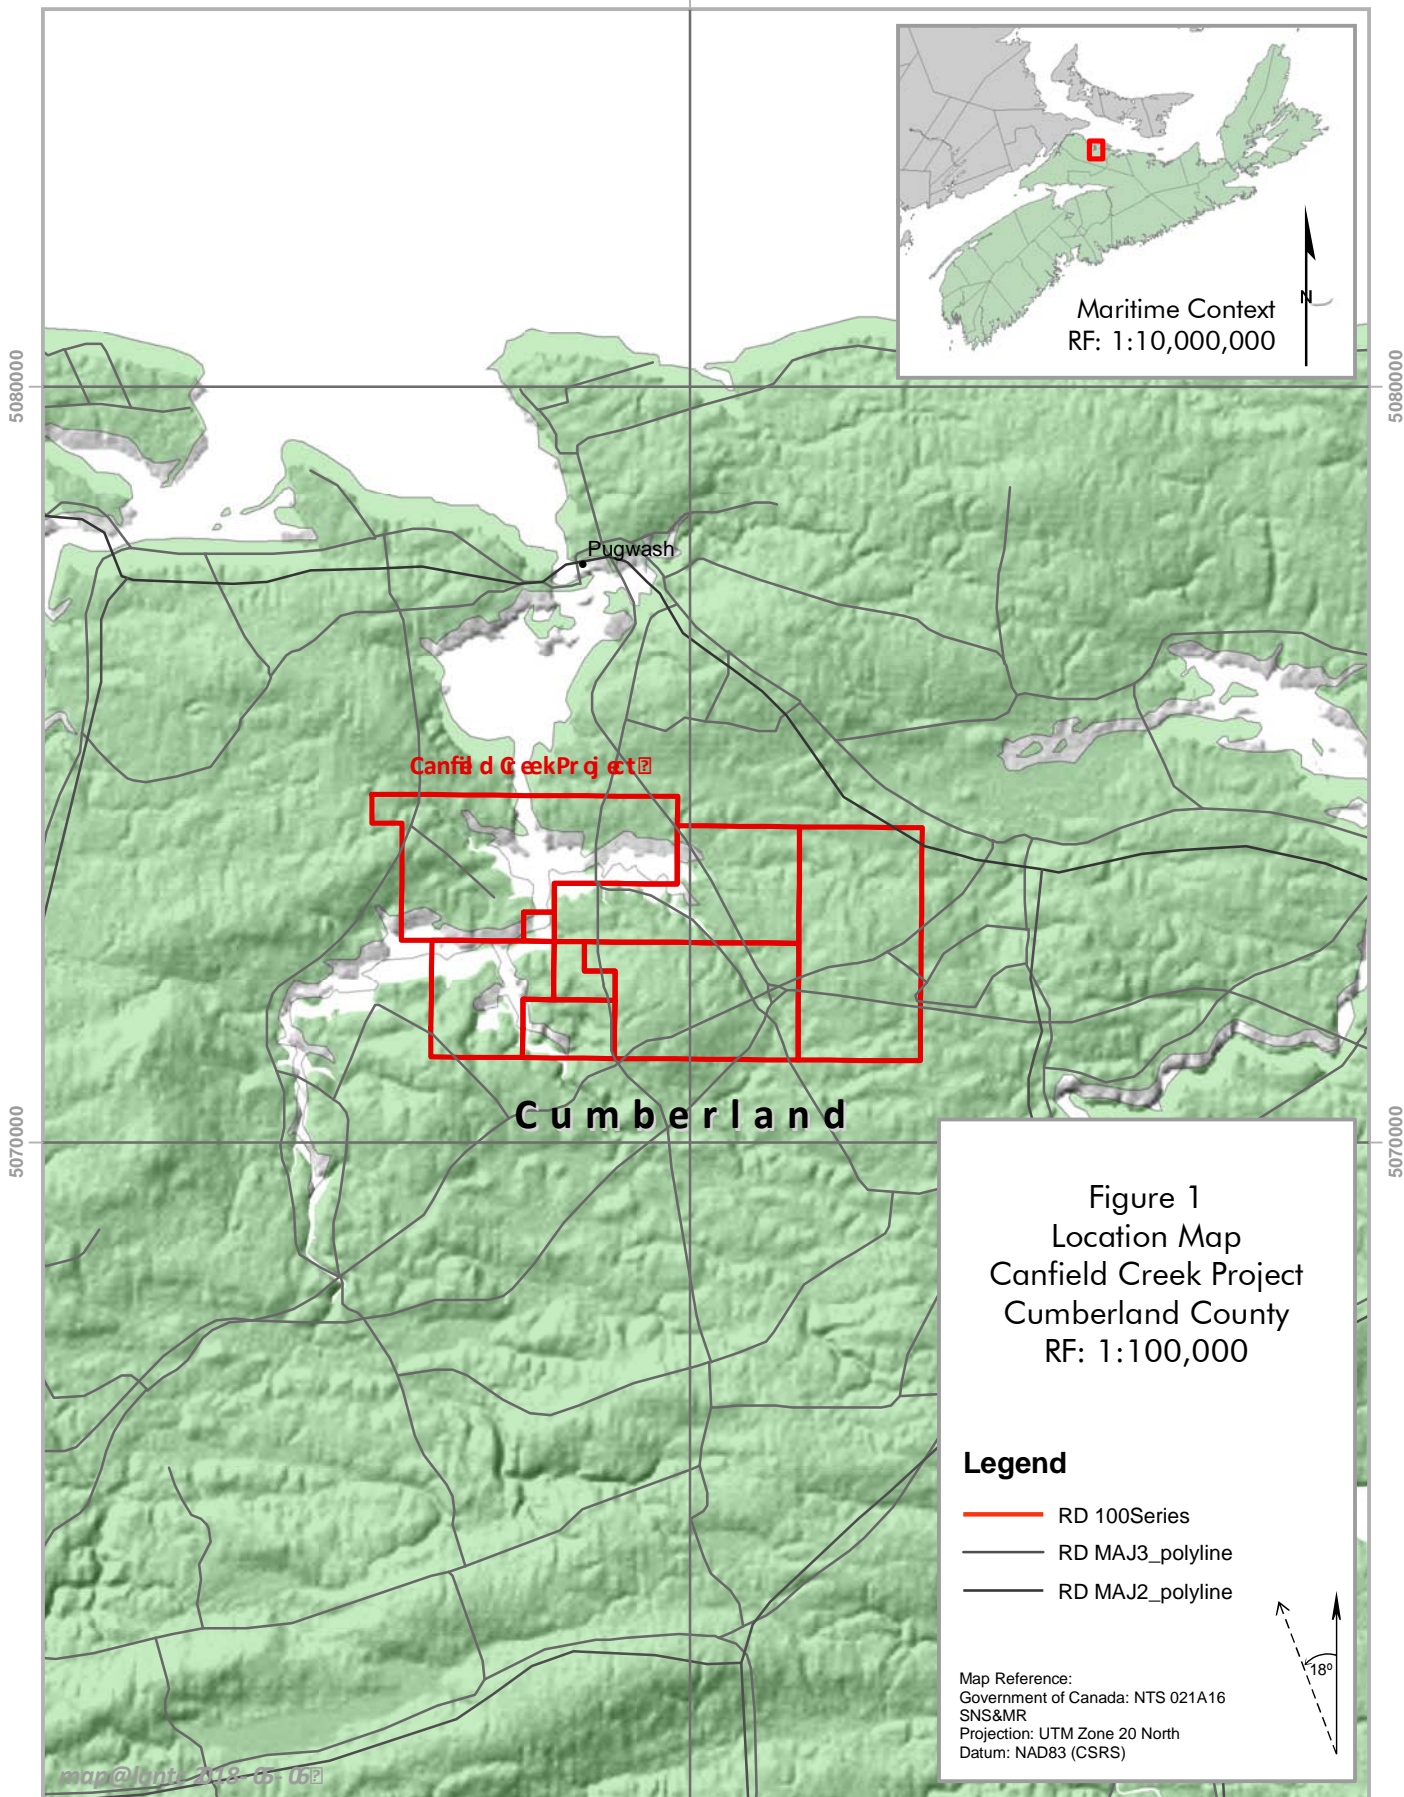

Canfield Creek  
Cumberland County, Nova Scotia  
450000

Figure 1  
Location Map  
Canfield Creek Project  
Cumberland County  
RF: 1:100,000

**Legend**

- RD 100Series
- RD MAJ3\_polyline
- RD MAJ2\_polyline

Map Reference:  
Government of Canada: NTS 021A16  
SNS&MR  
Projection: UTM Zone 20 North  
Datum: NAD83 (CSRS)

map@jantl... 2018-05-16