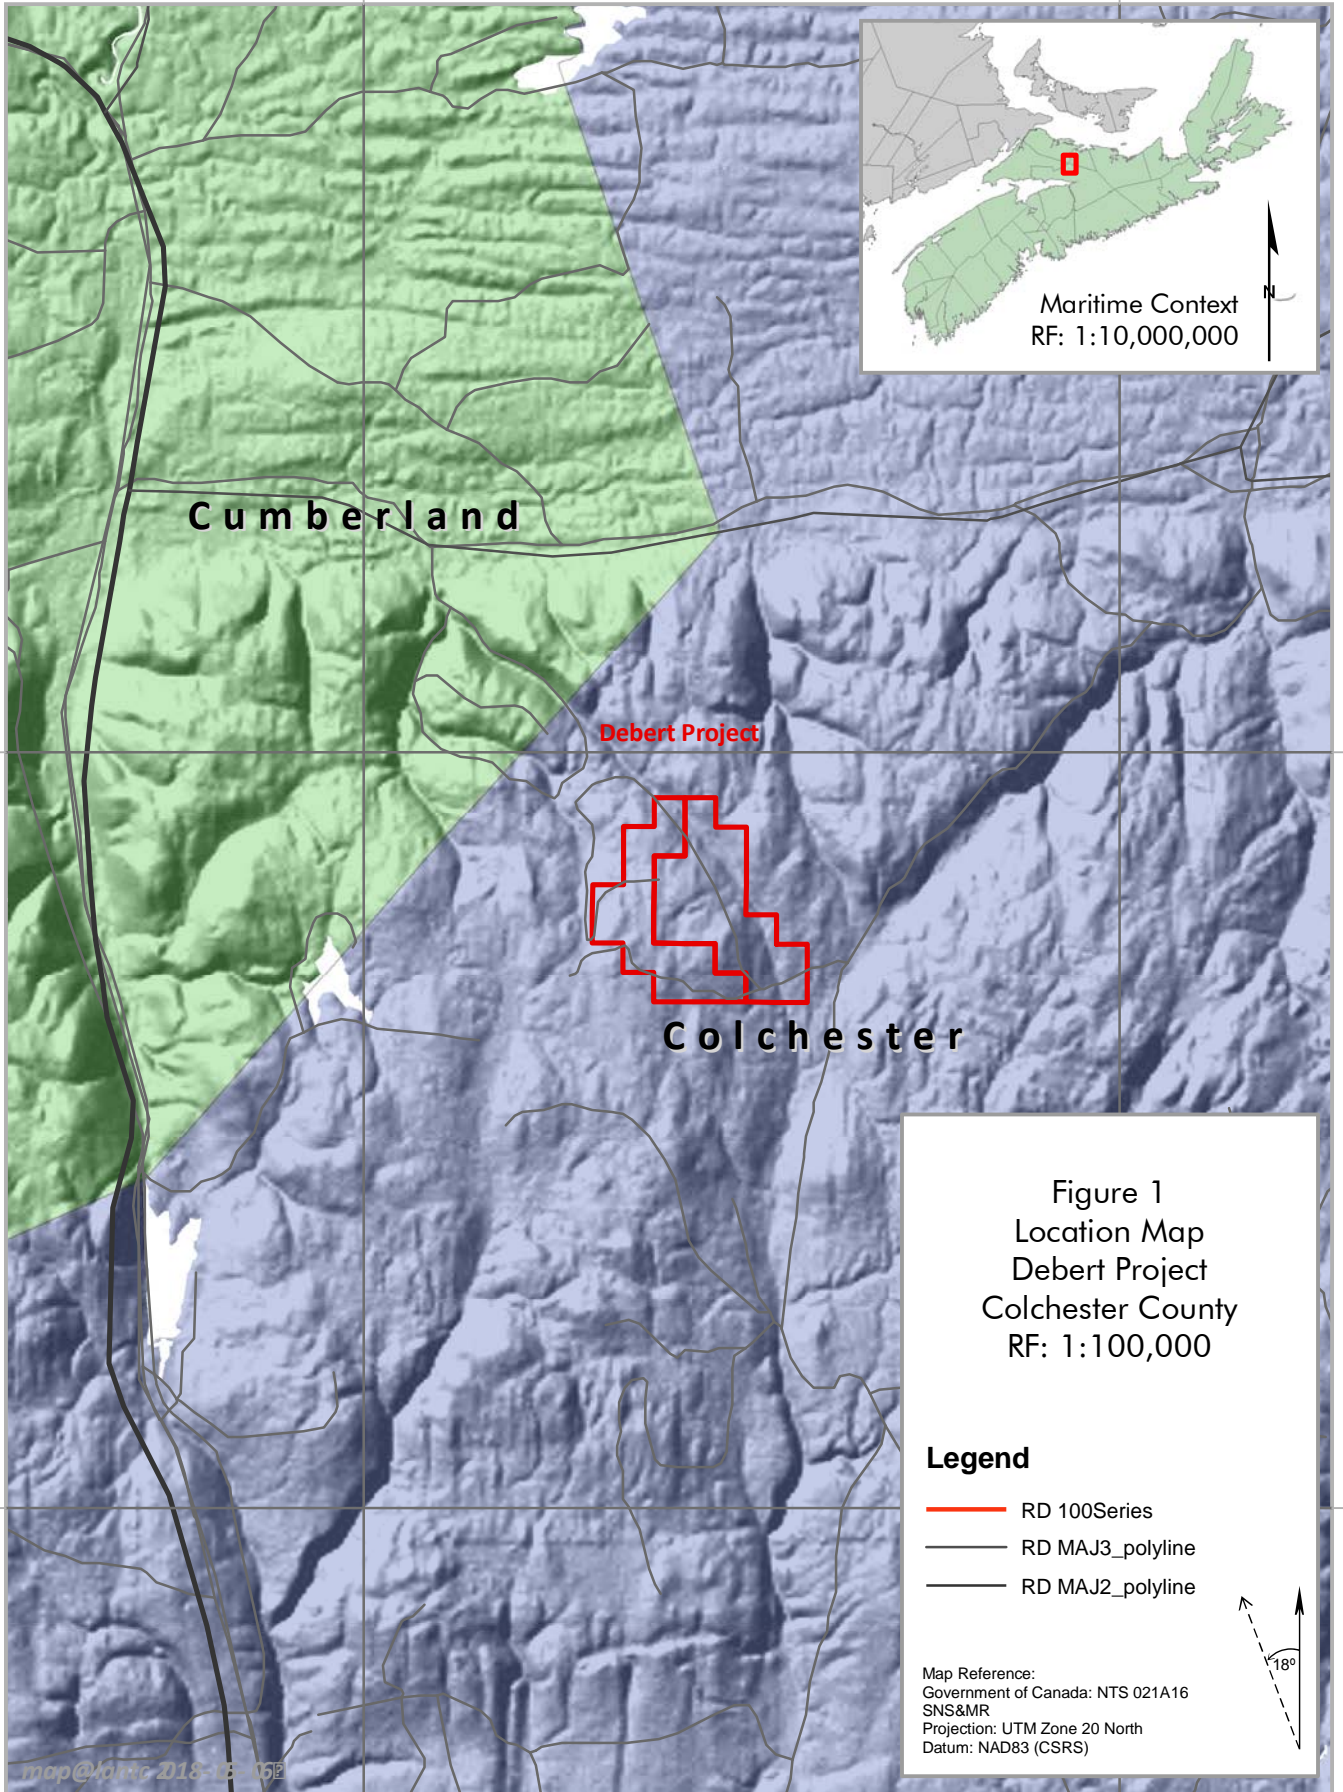

Debert
Colchester County, Nova Scotia

460000

470000

Maritime Context
RF: 1:10,000,000

Cumberland

Debert Project

Colchester

Figure 1
Location Map
Debert Project
Colchester County
RF: 1:100,000

Legend

- RD 100Series
- RD MAJ3_polyline
- RD MAJ2_polyline

Map Reference:
Government of Canada: NTS 021A16
SNS&MR
Projection: UTM Zone 20 North
Datum: NAD83 (CSRS)

map@ximg 2018-18-05