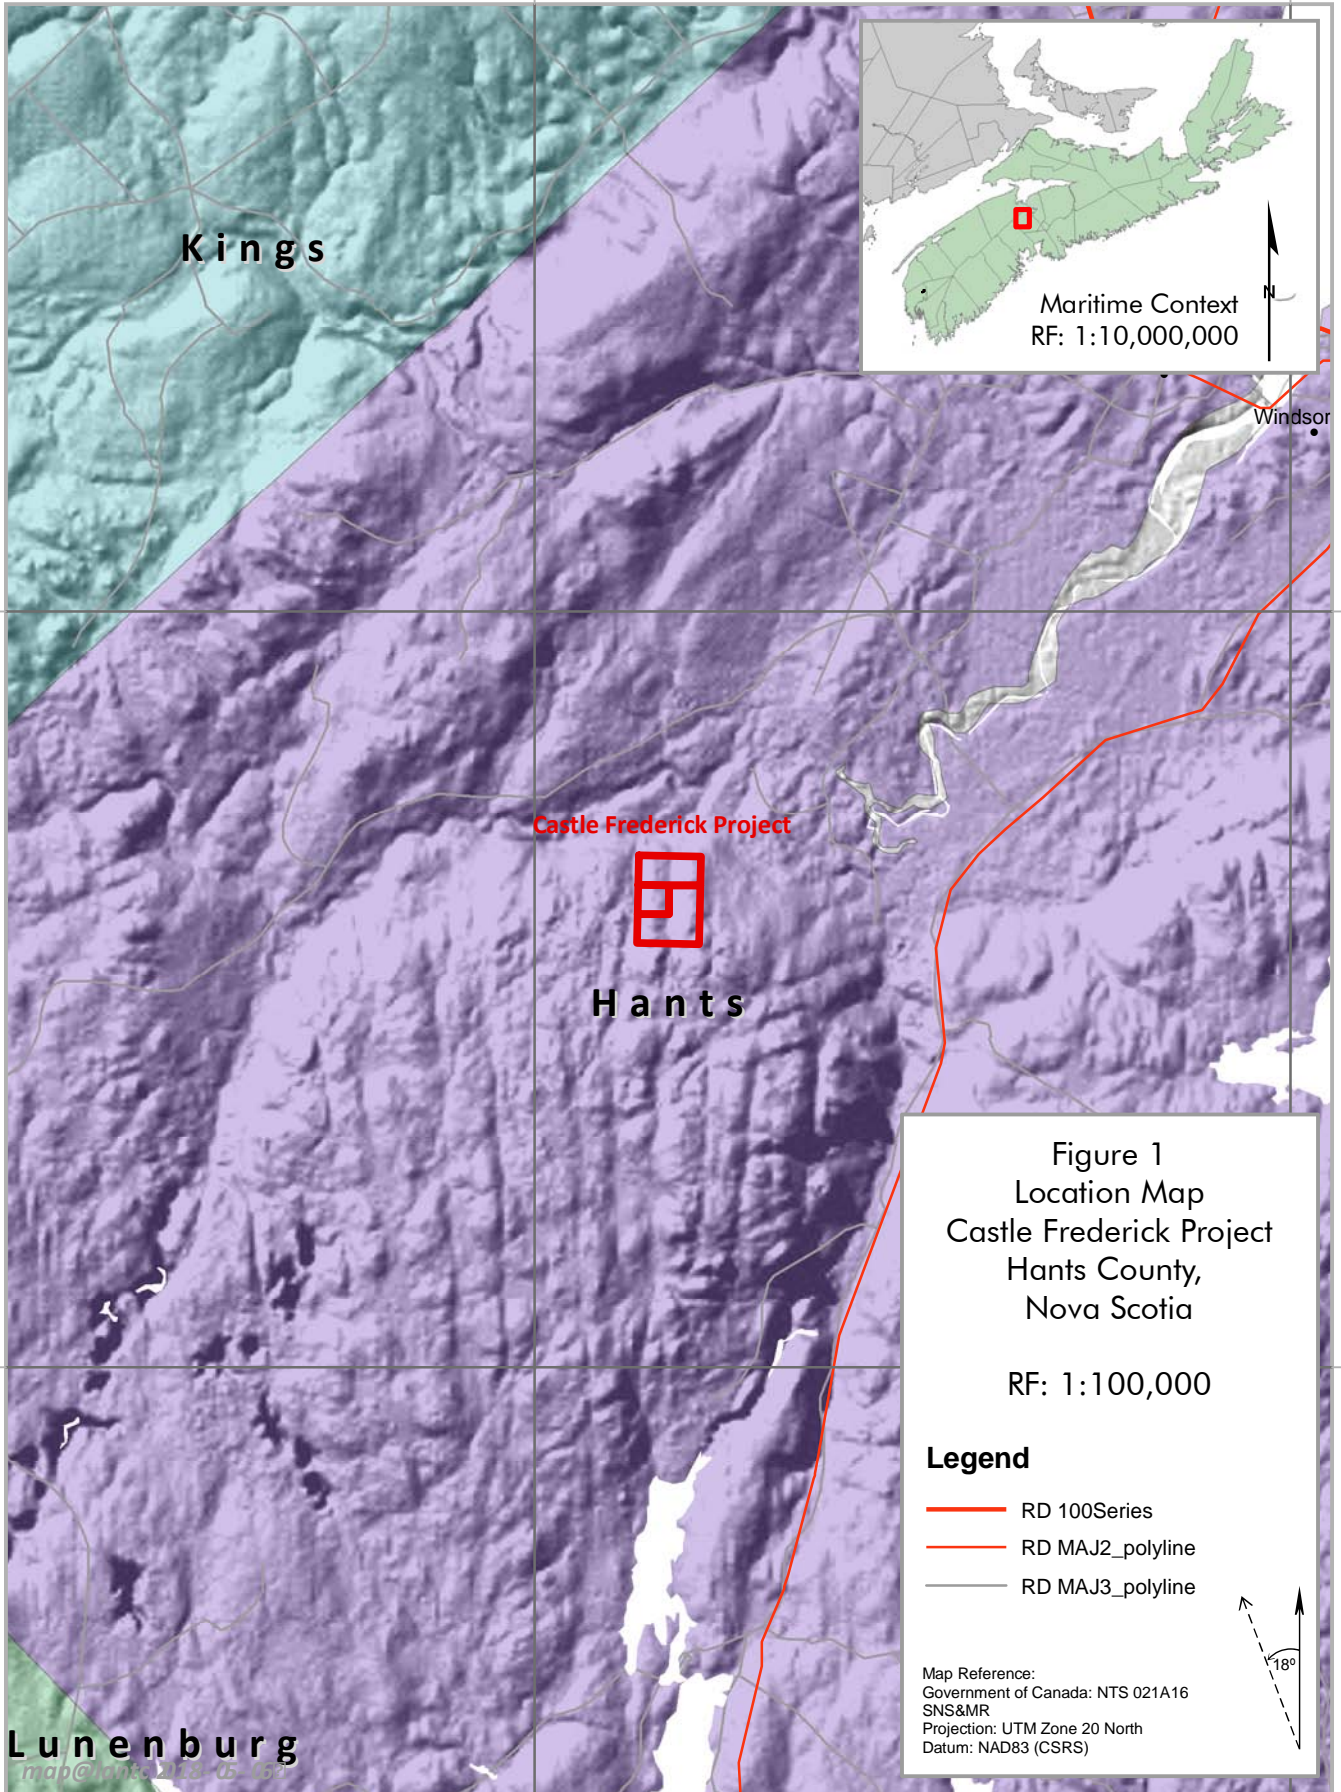

Castle Frederick
Hants County, Nova Scotia

400000

410000

4980000

4970000

Lunenburg
map@nrc.ca 2018-05-16

400000

410000

Figure 1
Location Map
Castle Frederick Project
Hants County,
Nova Scotia

RF: 1:100,000

Legend

- RD 100Series
- RD MAJ2_polyline
- RD MAJ3_polyline

Map Reference:
Government of Canada: NTS 021A16
SNS&MR
Projection: UTM Zone 20 North
Datum: NAD83 (CSRS)